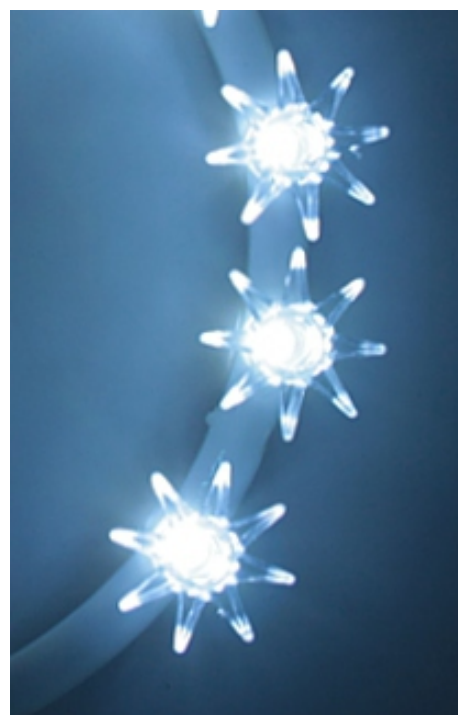

A21.S08LED
diametro 8

A21.S10LED
diametro 10

A21.S12LED
diametro 12

A21.S14LED
diametro 14

A21.S16LED
diametro 16

A21.S18LED
diametro 18

A21.S20LED
diametro 20