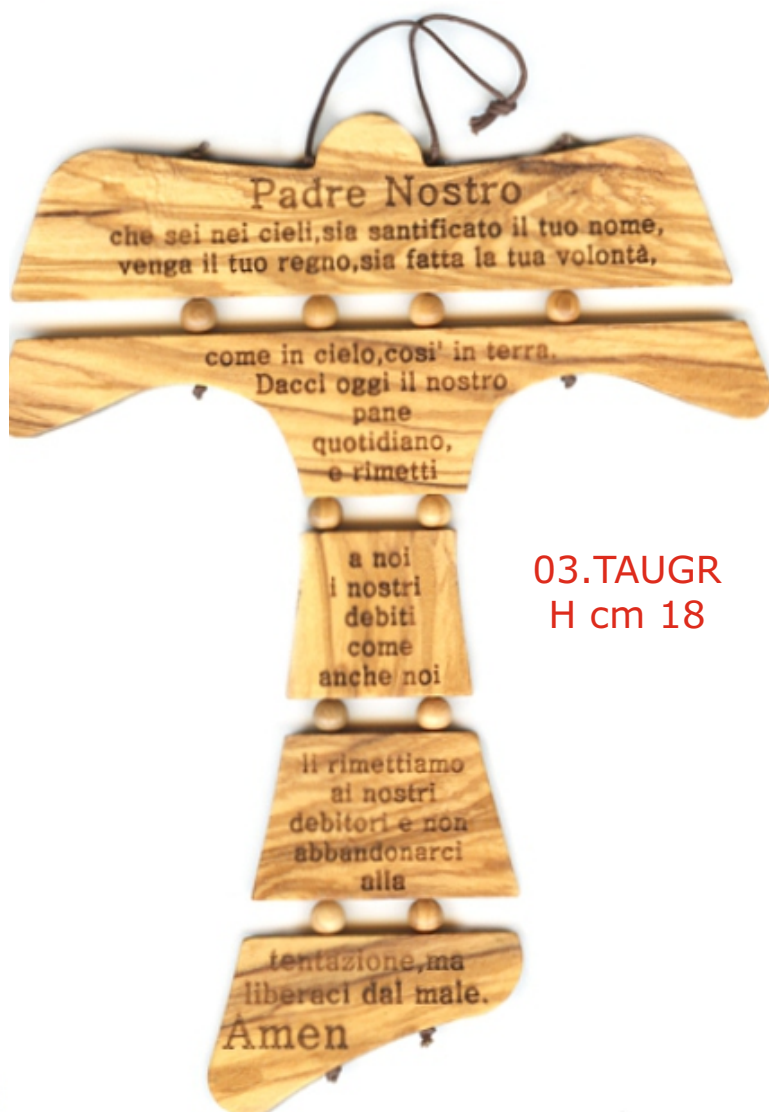

**Catalogo  
Croci**

Made in Italy

*Corpo in resina*

Altezza Croce in legno cm 50  
Altezza Corpo cm 30

03.CR25X50

Made in Italy

Altezza Croce in legno cm 60  
Altezza Corpo cm 35

03.CR35X60

03.TAUPI  
H cm 11

03.TAUGR  
H cm 18

03.TAUCBR  
H cm 12

Made in Italy

03.MP17  
H cm 17

CON BASE  
03.BMP17  
H cm 20

03.MWS25  
H cm 25

Made in Italy

03.MP20  
H cm 20

*Resina  
bagno argento*

Made in Italy

15.4356  
L 22 x H 29

15.4357  
L 29 x H 34

**15.VRIAN**  
H cm 40

*Croci San Damiano*  
**LEGNO**

A03.SDC32X42